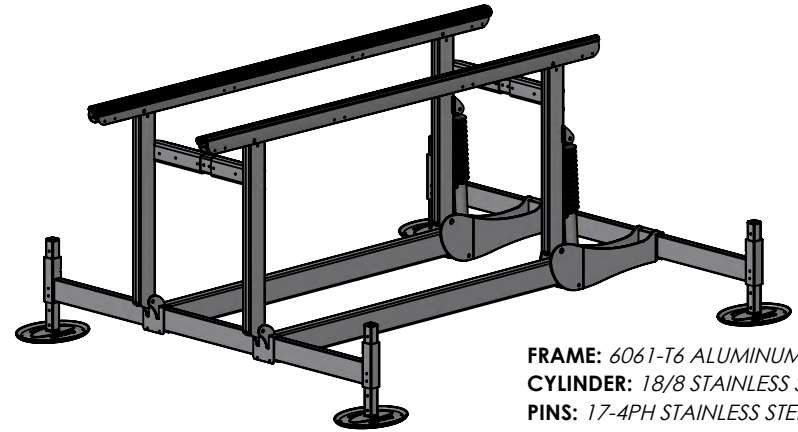

SUNSTREAM

SLX6512B4

FRAME: 6061-T6 ALUMINUM
CYLINDER: 18/8 STAINLESS STEEL
PINS: 17-4PH STAINLESS STEEL
BOLTS: 18/8 STAINLESS STEEL
NUTS: SILICONE BRONZE
SHIPPING WEIGHT: 760lbs

*DEFAULT WIDTH

DIMENSIONS IN INCHES