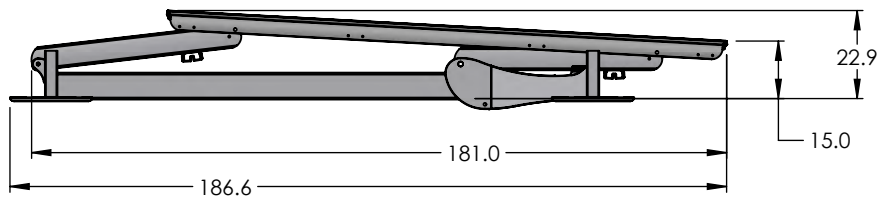

SUNSTREAM

SLX6512B4

FRAME: 6061-T6 ALUMINUM
CYLINDER: 18/8 STAINLESS STEEL
PINS: 17-4PH STAINLESS STEEL
BOLTS: 18/8 STAINLESS STEEL
NUTS: SILICONE BRONZE
SHIPPING WEIGHT: 760lbs

*DEFAULT WIDTH

DIMENSIONS IN INCHES