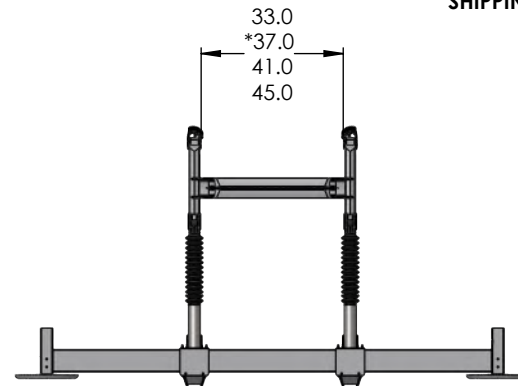

SUNSTREAM

SLX6512B4

FRAME: 6061-T6 ALUMINUM
CYLINDER: 18/8 STAINLESS STEEL
PINS: 17-4PH STAINLESS STEEL
BOLTS: 18/8 STAINLESS STEEL
NUTS: SILICONE BRONZE
SHIPPING WEIGHT: 760lbs

*DEFAULT WIDTH

DIMENSIONS IN INCHES