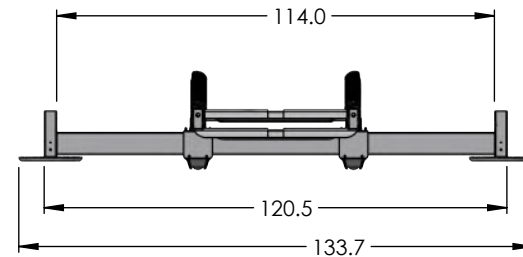

SUNSTREAM

SLX6512B4

FRAME: 6061-T6 ALUMINUM
CYLINDER: 18/8 STAINLESS STEEL
PINS: 17-4PH STAINLESS STEEL
BOLTS: 18/8 STAINLESS STEEL
NUTS: SILICONE BRONZE
SHIPPING WEIGHT: 760lbs

*DEFAULT WIDTH

DIMENSIONS IN INCHES