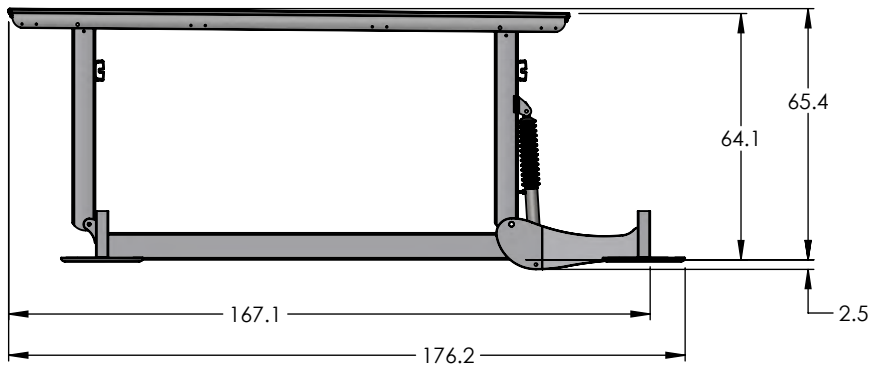

SUNSTREAM

SLX6512B4

FRAME: 6061-T6 ALUMINUM
CYLINDER: 18/8 STAINLESS STEEL
PINS: 17-4PH STAINLESS STEEL
BOLTS: 18/8 STAINLESS STEEL
NUTS: SILICONE BRONZE
SHIPPING WEIGHT: 760lbs

*DEFAULT WIDTH

DIMENSIONS IN INCHES