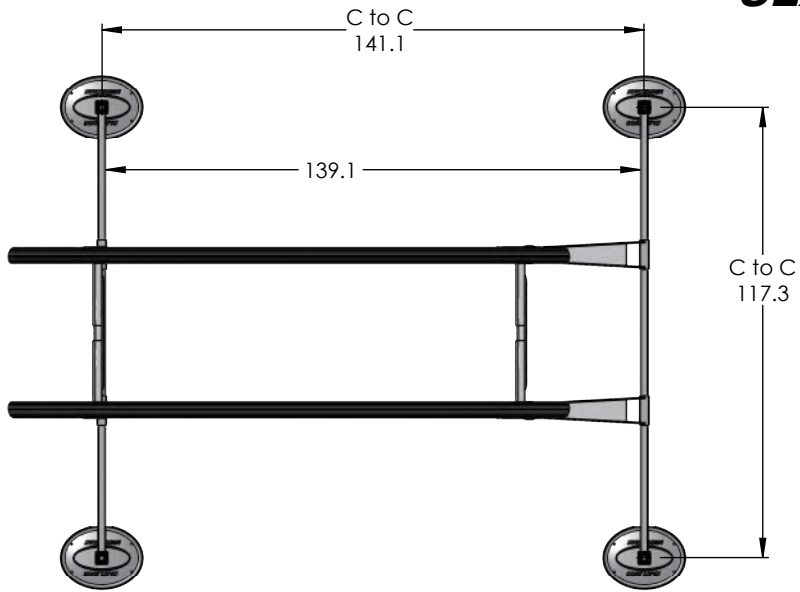

SUNSTREAM

SLX6512B4

FRAME: 6061-T6 ALUMINUM
CYLINDER: 18/8 STAINLESS STEEL
PINS: 17-4PH STAINLESS STEEL
BOLTS: 18/8 STAINLESS STEEL
NUTS: SILICONE BRONZE
SHIPPING WEIGHT: 760lbs

*DEFAULT WIDTH

DIMENSIONS IN INCHES